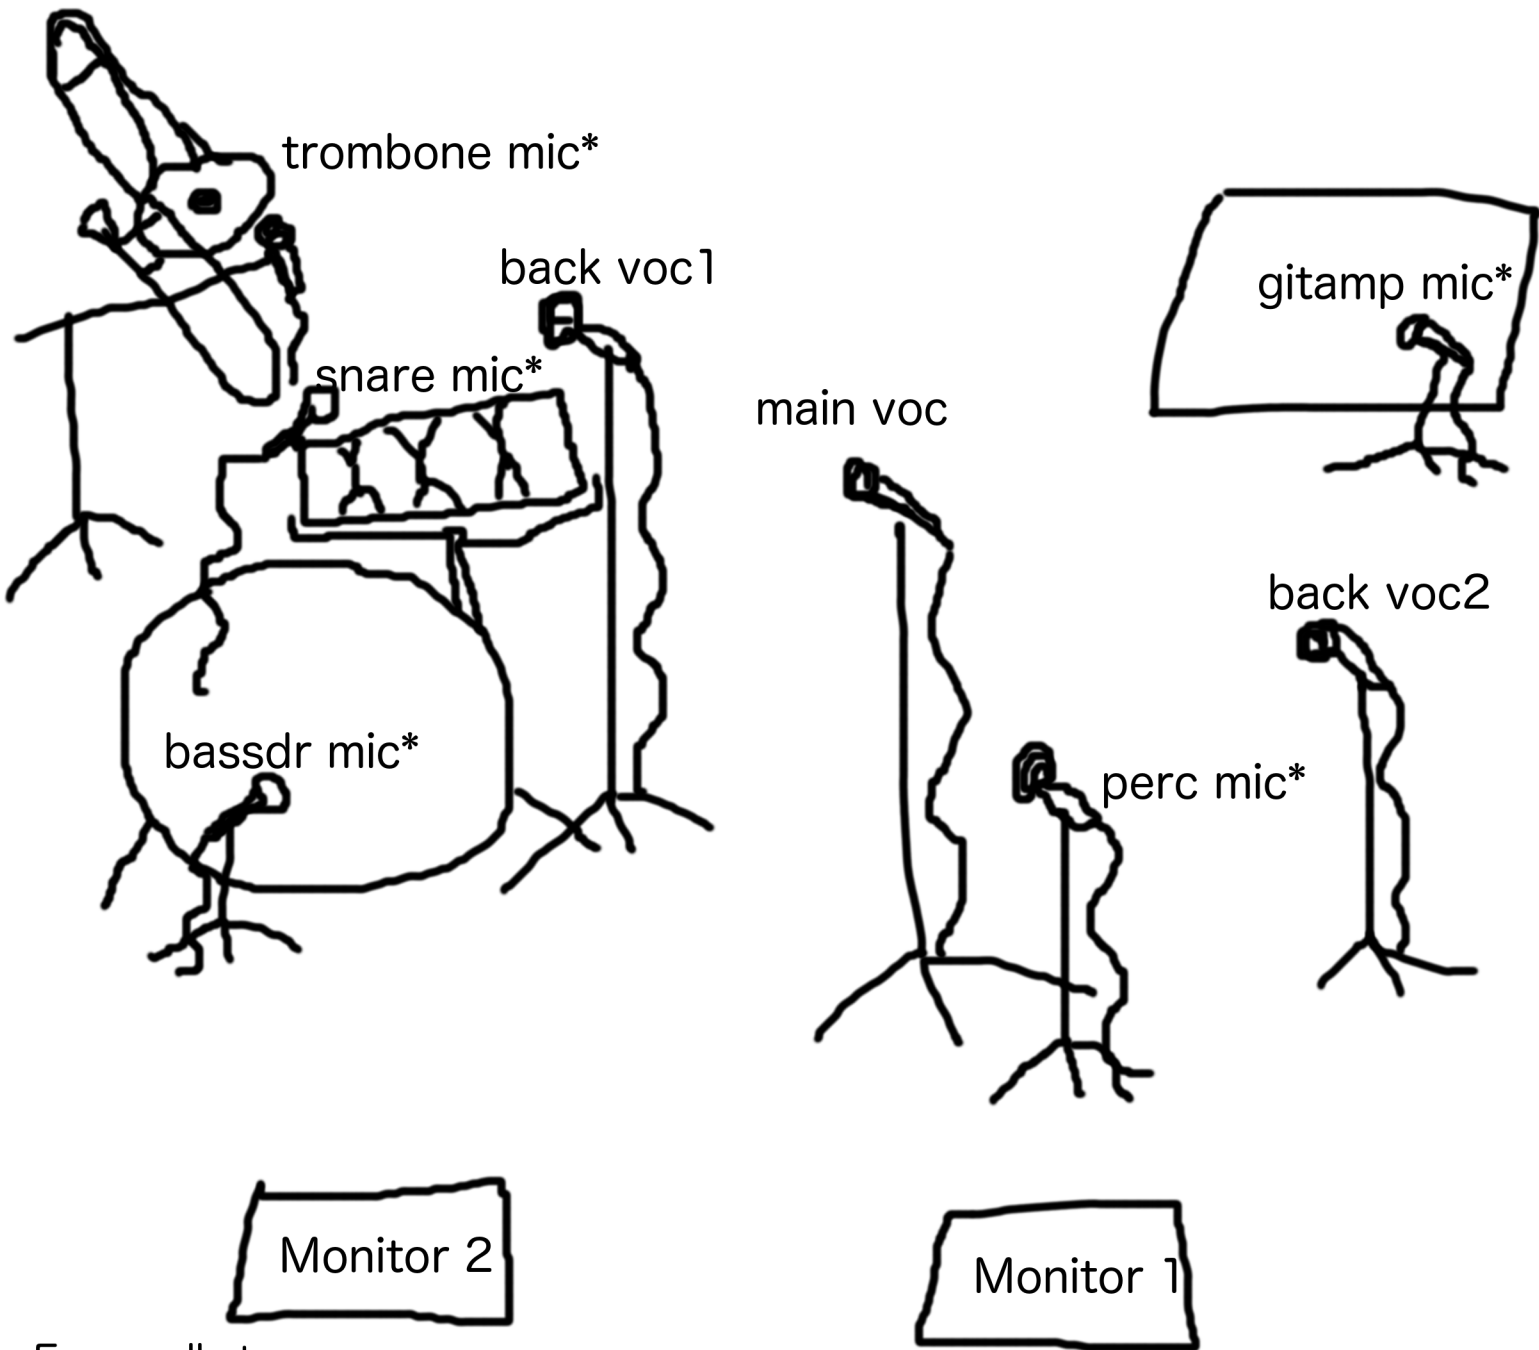

# Technical Rider "Lizzy McPretty im Swingerclub"

For small stages

Vocal Mics 3x (min) SM58  
Monitor 1x

\* For bigger stages

Vocal mics 3x (min.) SM58 / Trombone mic MD 441 / Bass&Snaredrum mics  
Git.amp mic / Perc.mic  
Monitor 2x separated